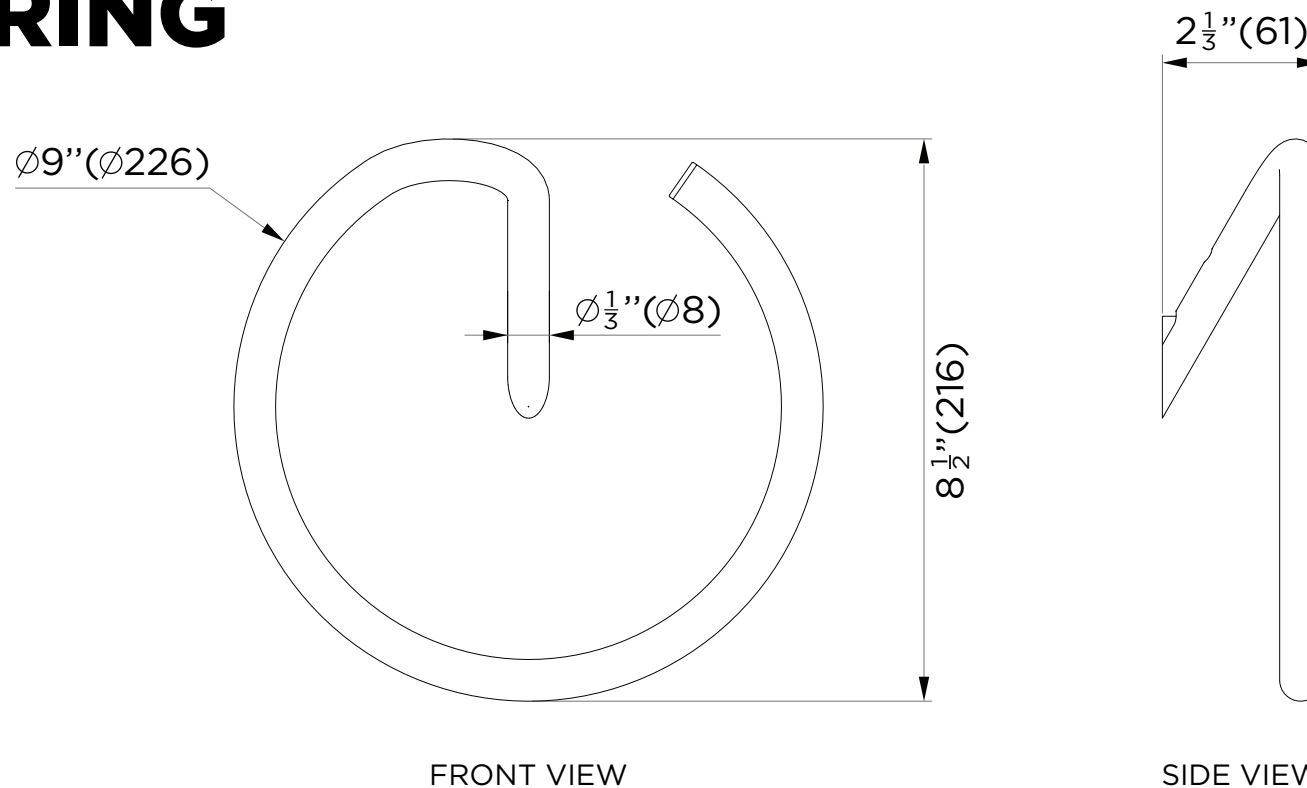

SPECIFICATIONS / TECHNICAL DATA

BATHROOM TOWEL RING

ATTENTION! Dimensions may vary by up to 3/8". It is highly recommended to pull all dimensions of actual model for installation and measuring purposes.

MODEL# AC4TR